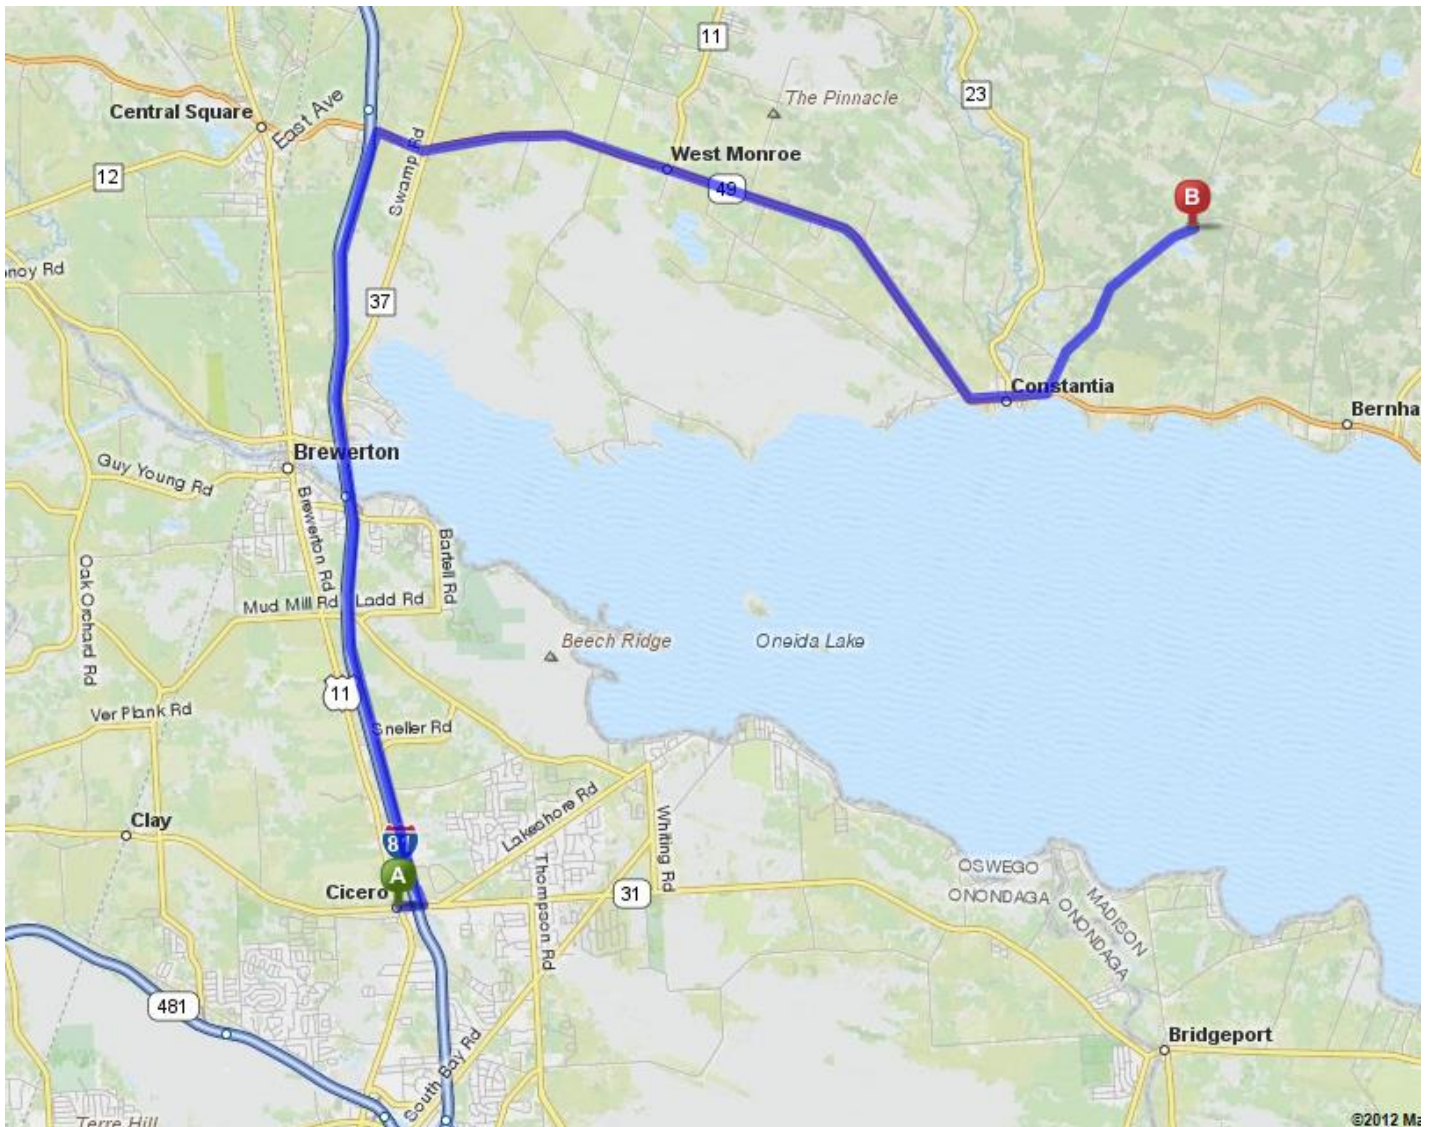

## Driving Directions:

- 1) Take I81 North from Syracuse to the Central Square exit #32 – Route 49.
- 2) Turn right on Rt 49 and go 7.7 miles (through town of Constantia)
- 3) Turn left on Kibbe Lake Rd and go 2.3 miles.
- 4) Turn left into Camp Woodland entrance